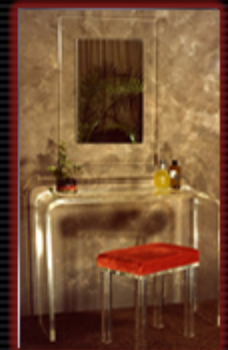

PEASE
Custom Acrylic Furnishings

[ABOUT US](#) / [PRODUCTS](#) / [DESIGN SERVICES](#) / [CONTACT US](#)

Did You Know ?

Most of our items can accommodate different sizes or variations in design. Let us know size and purpose and we will gladly give you a quote.

Welcome to Pease Plastics

Welcome to Pease Custom Acrylic Furnishings, the clear choice for unique and creative designs in acrylic. *Simple ... Beautiful ... Redefining elegance.*

For 28 years, Patrick Pease, owner and designer, has produced water clear acrylic furnishings of enduring value and beauty. He attributes his success to his creativity over a vast line of products and the ability to create one-of-a-kind pieces. Residential and commercial art, Lucite sculptures, custom display cases, tables, chairs, benches and lamps and unusual and creative art pedestals are just some of the furnishings found at his showroom near Chicago's north shore.

"Our furnishings fit any decorating style and are of the highest quality and workmanship. With everything you make, there has to be quality behind it. Our specialized factory and skilled craftsman can custom build any design to complement and enhance your existing décor. We welcome your variations to our designs as well as your own creations. If you can imagine it, we can create it."

We invite you to visit our 6,000 square foot showroom and production facility. We are located at 1857A Elmdale Avenue in Glenview, Illinois, just west of The Glen Town Center's Patriot Boulevard. Or just give us a call. Our staff will be glad to answer any questions you may have. When it comes to luxurious beauty that is durable and functional, Pease Custom Acrylic Furnishings is definitely the *clear choice*. See how we can turn your home into a work of art.